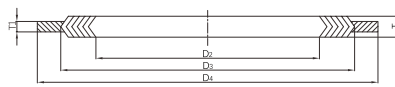

# Spiral wound gasket for EN flange connection

- Certificate: ISO
- Standard: EN 1514-2, GB/T 4622.2, HG/T 20610
- Type: With centering ring (Type C), or with centering ring and inner ring (Type D)
- Thickness: T=4.5mm, T1=3.0mm
- Color: Plain, yellow, green, etc.

Type C

Type D

	Filler			Metal winding, centering ring, inner ring		
<b>Material</b>	Flexible graphite	PTFE	Non asbestos	AISI 304	AISI 316L	Carbon steel
<b>Color</b>	Grey	White	Black	Yellow	Green	Silver
<b>Temperature</b>	-200 ~ 650°C	-200 ~ 200°C	-100 ~ 250°C	/	/	/