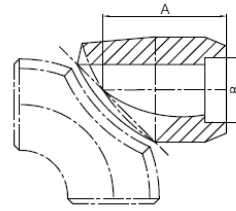

Elbow outlet

- Certificate: ISO
- Standard: MSS SP-97, GB/T 19326
- Material: Carbon steel ASTM A234, WPB
SS ASTM A403, WP304 / WP316L
- Connection: Socket weld, threaded, butt weld
- W. pressure: Class 3000 / 6000, or equal to same seamless pipe
- Surface: Oiled / hot dip galvanized
Pickling white, etc.

Available size with SW and THD

| Branch outlet size | | | Length A (mm) | | Connection | Ref. No. |
|--------------------|-----|---------|---------------|------------|---------------|----------|
| NPS | DN | OD (mm) | Class 3000 | Class 6000 | | |
| 1/2" | 15 | 21.3 | 38 ~ 45 | 46 ~ 54 | SW, NPT, BSPT | N7601 |
| 3/4" | 20 | 26.7 | 46 ~ 51 | 54 ~ 62 | SW, NPT, BSPT | N7602 |
| 1" | 25 | 33.4 | 54 ~ 62 | 61 ~ 70 | SW, NPT, BSPT | N7603 |
| 1-1/4" | 32 | 42.2 | 61 ~ 69 | 65 ~ 75 | SW, NPT, BSPT | N7604 |
| 1-1/2" | 40 | 48.3 | 64 ~ 72 | 79 ~ 89 | SW, NPT, BSPT | N7605 |
| 2" | 50 | 60.3 | 76 ~ 84 | 90 ~ 105 | SW, NPT, BSPT | N7606 |
| 2-1/2" | 65 | 73.0 | 85 ~ 95 | / | SW, NPT, BSPT | N7607 |
| 3" | 80 | 88.9 | 97 ~ 110 | / | SW, NPT, BSPT | N7608 |
| 4" | 100 | 114.3 | 125 ~ 140 | / | SW, NPT, BSPT | N7609 |