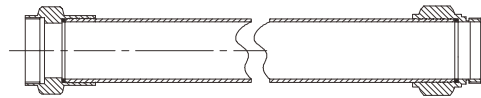

Double jacket fire hose

Double jacket fire hose is usually used as fire attack hose, high rise backpacks hose, supply line hose. It highly resists abrasion and withstands repeated high pressures than other hoses, very strong and durable, but also flexible.

Main parts and material

Lining	EPDM / TPU	Single jacket	100% high tenacity polyester for warp and filler threads
Coupling	Brass / aluminum, rocker lug swivel, NH	Packing	Rolled

Available size (Source 1 with UL or FM)

Size	Type	Lining	Length (feet)	Service pressure (psi)	Proof pressure (psi)	Burst pressure (psi)	Ref. No.
1-1/2"	Double jacket	EPDM	50 / 75 / 100	300	600	900	F4201 (UL)
2-1/2"	Double jacket	EPDM	50 / 75 / 100	300	600	900	F4202 (UL)
1-1/2"	Double jacket	EPDM	50 / 75 / 100	400	800	1200	F4203 (UL)
1-3/4"	Double jacket	EPDM	50 / 75 / 100	400	800	1200	F4204 (UL)
2"	Double jacket	EPDM	50 / 75 / 100	400	800	1200	F4205 (UL)
2-1/2"	Double jacket	EPDM	50 / 75 / 100	400	800	1200	F4206 (UL)
3"	Double jacket	EPDM	50 / 75 / 100	400	800	1200	F4207 (UL)
1-1/2"	Double jacket	TPU	50 / 75 / 100	400	800	1200	F4208 (UL)
1-3/4"	Double jacket	TPU	50 / 75 / 100	400	800	1200	F4209 (UL)
3"	Double jacket	TPU	50 / 75 / 100	400	800	1200	F4210 (UL)
1-1/2"	Double jacket	EPDM	50 / 75 / 100	400	800	1200	F4211 (FM)
1-3/4"	Double jacket	EPDM	50 / 75 / 100	400	800	1200	F4212 (FM)
2"	Double jacket	EPDM	50 / 75 / 100	400	800	1200	F4213 (FM)
2-1/2"	Double jacket	EPDM	50 / 75 / 100	400	800	1200	F4214 (FM)