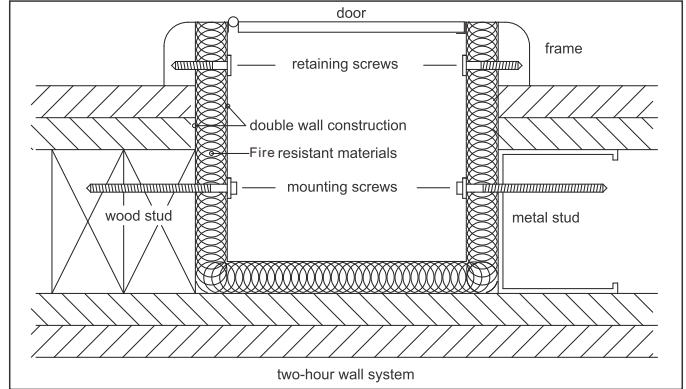

Fire hose and extinguisher cabinet

Available size (Fire rated)

Capacity	Wall mounting	Inside box (inch) A x B x C	Outside frame (inch) E x F	Wall opening (inch) W x H x D	Knockouts	Ref. No.
1-1/2" hose rack assembly + (1) fire extinguisher	Recessed 3/8"	30 x 30 x 8	33-1/2 x 33-1/2	32-1/8 x 32-1/8 x 9-1/8	/	F9121
	Semi-rec 1-1/4"	30 x 30 x 8	33-1/2 x 33-1/2	32-1/8 x 32-1/8 x 8-1/8	/	F9122
	Semi-rec 2-1/2"	30 x 30 x 8	33-1/2 x 33-1/2	32-1/8 x 32-1/8 x 7	/	F9123
2-1/2" x 1-1/2" hose rack assembly + (1) fire extinguisher	Recessed 3/8"	32 x 34 x 8	35-1/2 x 37-1/2	34-1/8 x 36-1/8 x 9-1/8	/	F9124
	Semi-rec 1-1/4"	32 x 34 x 8	35-1/2 x 37-1/2	34-1/8 x 36-1/8 x 8-1/8	/	F9125
	Semi-rec 2-1/2"	32 x 34 x 8	35-1/2 x 37-1/2	34-1/8 x 36-1/8 x 7	/	F9126
1-1/2" hose rack assembly+ (1) 2-1/2" fire department valve + (1) fire extinguisher	Recessed 3/8"	32 x 38 x 8	35-1/2 x 41-1/2	34-1/8 x 40-1/8 x 9-1/8	/	F9127
	Semi-rec 1-1/4"	32 x 38 x 8	35-1/2 x 41-1/2	34-1/8 x 40-1/8 x 8-1/8	/	F9128
	Semi-rec 2-1/2"	32 x 38 x 8	35-1/2 x 41-1/2	34-1/8 x 40-1/8 x 7	/	F9129

1. **Note:**
1. Fire rated cabinets are fabricated in accordance with WARNOCK HERSEY certified designs and labelled for 1 and 2-hour combustible walls.
  2. It maintains wall integrity without having to insulate rough wall opening with fire rated material.
  3. It eliminates guesswork as to whether fire barrier has been compromised.