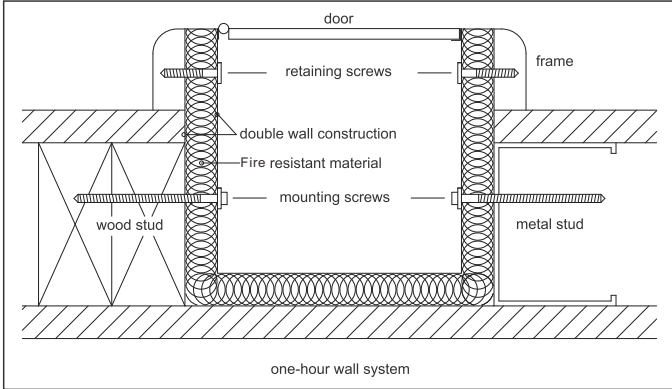

Fire hose and extinguisher cabinet

Available size (Fire rated)

Capacity	Wall mounting	Inside box (inch) A x B x C	Outside frame (inch) E x F	Wall opening (inch) W x H x D	Knockouts	Ref. No.
1-1/2" hose rack assembly + (1) fire extinguisher	Recessed 3/8"	30 x 30 x 8	33-1/2 x 33-1/2	32-1/8 x 32-1/8 x 9-1/8	/	F9121
	Semi-rec 1-1/4"	30 x 30 x 8	33-1/2 x 33-1/2	32-1/8 x 32-1/8 x 8-1/8	/	F9122
	Semi-rec 2-1/2"	30 x 30 x 8	33-1/2 x 33-1/2	32-1/8 x 32-1/8 x 7	/	F9123
2-1/2" x 1-1/2" hose rack assembly + (1) fire extinguisher	Recessed 3/8"	32 x 34 x 8	35-1/2 x 37-1/2	34-1/8 x 36-1/8 x 9-1/8	/	F9124
	Semi-rec 1-1/4"	32 x 34 x 8	35-1/2 x 37-1/2	34-1/8 x 36-1/8 x 8-1/8	/	F9125
	Semi-rec 2-1/2"	32 x 34 x 8	35-1/2 x 37-1/2	34-1/8 x 36-1/8 x 7	/	F9126
1-1/2" hose rack assembly+ (1) 2-1/2" fire department valve + (1) fire extinguisher	Recessed 3/8"	32 x 38 x 8	35-1/2 x 41-1/2	34-1/8 x 40-1/8 x 9-1/8	/	F9127
	Semi-rec 1-1/4"	32 x 38 x 8	35-1/2 x 41-1/2	34-1/8 x 40-1/8 x 8-1/8	/	F9128
	Semi-rec 2-1/2"	32 x 38 x 8	35-1/2 x 41-1/2	34-1/8 x 40-1/8 x 7	/	F9129

1. **Note:**
1. Fire rated cabinets are fabricated in accordance with WARNOCK HERSEY certified designs and labelled for 1 and 2-hour combustible walls.
  2. It maintains wall integrity without having to insulate rough wall opening with fire rated material.
  3. It eliminates guesswork as to whether fire barrier has been compromised.