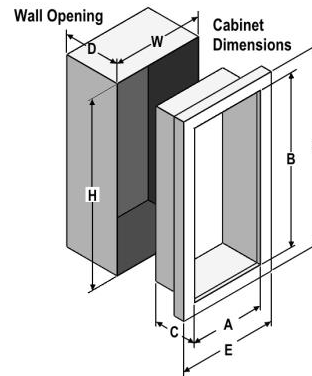

Fire hose and extinguisher cabinet

- Certificate: ISO
- Standard: ANSI / UL 47, NFPA 14
- Capacity: Hose rack assembly + fire extinguisher
- Construction: 20 gauge cold-roll steel door and frame
- Surface: White baked acrylic enamel finish

Available size (Non fire rated)

Capacity	Wall mounting	Inside box (inch) A x B x C	Outside frame (inch) E x F	Wall opening (inch) W x H x D	Knockouts	Ref. No.
1-1/2" hose rack assembly + (1) fire extinguisher	Recessed 3/8"	30 x 30 x 8	33-1/2 x 33-1/2	31 x 31 x 8-1/4	4	F9101
	Semi-rec 1-1/4"	30 x 30 x 8	33-1/2 x 33-1/2	31 x 31 x 7-1/4	4	F9102
	Semi-rec 2-1/2"	30 x 30 x 8	33-1/2 x 33-1/2	31 x 31 x 6	4	F9103
	Trimless	30 x 30 x 8	/	31 x 31 x 8-1/2	4	F9104
	Surface	33-1/2 x 33-1/2 x 8-1/4	33-1/2 x 33-1/2	/	/	F9105
2-1/2" x 1-1/2" hose rack assembly + (1) fire extinguisher	Recessed 3/8"	32 x 34 x 8	35-1/2 x 37-1/2	33 x 35 x 8-1/4	4	F9106
	Semi-rec 1-1/4"	32 x 34 x 8	35-1/2 x 37-1/2	33 x 35 x 7-1/4	4	F9107
	Semi-rec 2-1/2"	32 x 34 x 8	35-1/2 x 37-1/2	33 x 35 x 6	4	F9108
	Trimless	32 x 34 x 8	/	33 x 35 x 8-1/2	4	F9109
	Surface	35-1/2 x 37-1/2 x 8-1/4	35-1/2 x 37-1/2	/	/	F9110
1-1/2" hose rack assembly + (1) 2-1/2" fire department valve + (1) fire extinguisher	Recessed 3/8"	32 x 38 x 8	35-1/2 x 41-1/2	33 x 39 x 8-1/4	4	F9111
	Semi-rec 1-1/4"	32 x 38 x 8	35-1/2 x 41-1/2	33 x 39 x 7-1/4	4	F9112
	Semi-rec 2-1/2"	32 x 38 x 8	35-1/2 x 41-1/2	33 x 39 x 6	4	F9113
	Trimless	32 x 38 x 8	/	33 x 39 x 8-1/2	4	F9114
	Surface	35-1/2 x 41-1/2 x 8-1/4	35-1/2 x 41-1/2	/	/	F9115