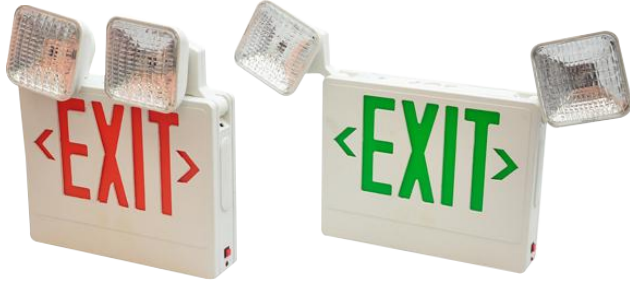

UL exit sign with side emergency light combo

- Certificate: UL listed
- Standard: UL 924, OSHA
- Material: ABS housing, acrylic panel
- Feature: Adjustable emergency lights, removeable directional arrow
- Temperature: -10°C to 50°C
- Mounting: Wall, side, or ceiling

Available size

Color	Configuration	Pictograms	Light source	Power	Dual voltage	Backup battery	Ref. No.
Green	Single face	EXIT + arrow	LED + halogen lamp	8W	AC 120V / 277V	≥ 90 min	C7501
Green	Double face	EXIT + arrow	LED + halogen lamp	8W	AC 120V / 277V	≥ 90 min	C7502
Red	Single face	EXIT + arrow	LED + halogen lamp	8W	AC 120V / 277V	≥ 90 min	C7503
Red	Double face	EXIT + arrow	LED + halogen lamp	8W	AC 120V / 277V	≥ 90 min	C7504