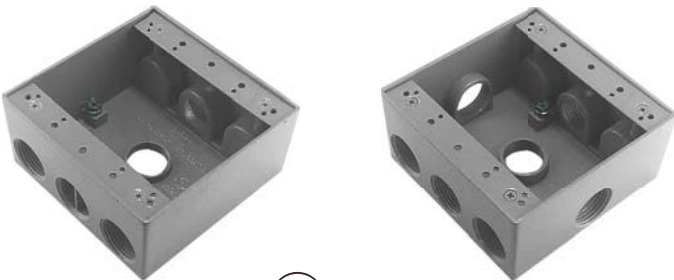

Single gang weatherproof box

- Certificate: UL Listed
- Standard: UL 514A / CSA C22.2 No. 18.1
- Material: Aluminum
- Surface: Powder coated
- Color: Grey, white, or bronze
- Application: Weatherproof junction box

Available size

Trade size	Deep	Material	Type	Ref. No.
1/2" x 3	2"	Aluminum	Single gang, 3 outlet	C3901
3/4" x 3	2"	Aluminum	Single gang, 3 outlet	C3902
1/2" x 4	2"	Aluminum	Single gang, 4 outlet	C3903
3/4" x 4	2"	Aluminum	Single gang, 4 outlet	C3904
1/2" x 5	2"	Aluminum	Single gang, 5 outlet	C3905
3/4" x 5	2"	Aluminum	Single gang, 5 outlet	C3906

Double gang weatherproof box

- Certificate: UL Listed
- Standard: UL 514A / CSA C22.2 No. 18.1
- Material: Aluminum
- Surface: Powder coated
- Color: Grey, white, or bronze
- Application: Weatherproof junction box

Available size

Trade size	Deep	Material	Type	Ref. No.
1/2" x 3	2-3/16"	Aluminum	Double gang, 3 outlet	C4001
3/4" x 3	2-3/16"	Aluminum	Double gang, 3 outlet	C4002
1/2" x 4	2-3/16"	Aluminum	Double gang, 4 outlet	C4003
3/4" x 4	2-3/16"	Aluminum	Double gang, 4 outlet	C4004
1/2" x 5	2-3/16"	Aluminum	Double gang, 5 outlet	C4005
3/4" x 5	2-3/16"	Aluminum	Double gang, 5 outlet	C4006